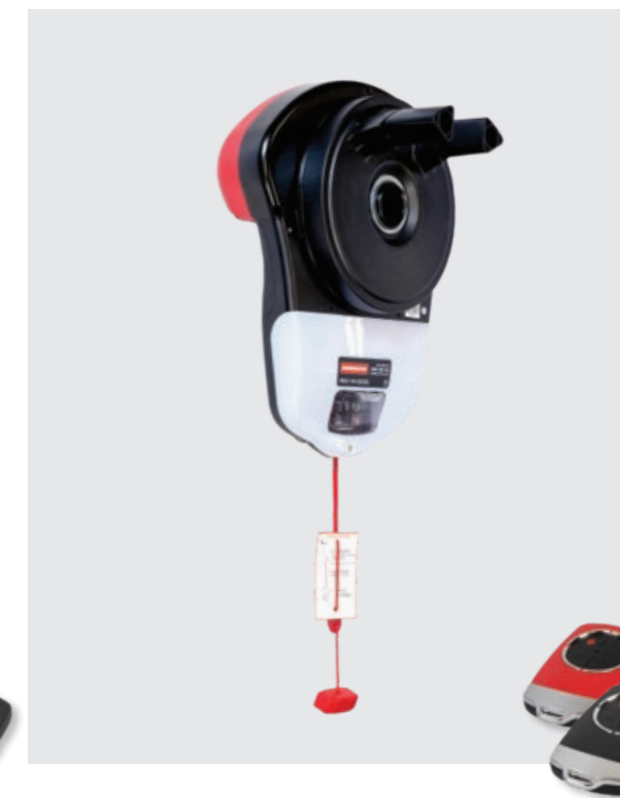

With all the essential features and quality accessories you come to expect from Dominator, the Dominator Secure offers exceptional value.

OVERHEAD SECTIONAL DOOR OPENER

1100N DC MOTOR

SOFT START AND SOFT CLOSE

OVERHEAD SECTIONAL DOOR OPENER

1100N DC MOTOR

SOFT START AND SOFT CLOSE

LONG LASTING LED AUTOMATIC LIGHTS

SUPER QUIET BELT DRIVE STANDARD

BUILT-IN SMART PHONE CONTROL

7 7 YEAR 20,000 CYCLE WARRANTY*

10 10 YEAR DOOR & OPENER WARRANTY AVAILABLE*