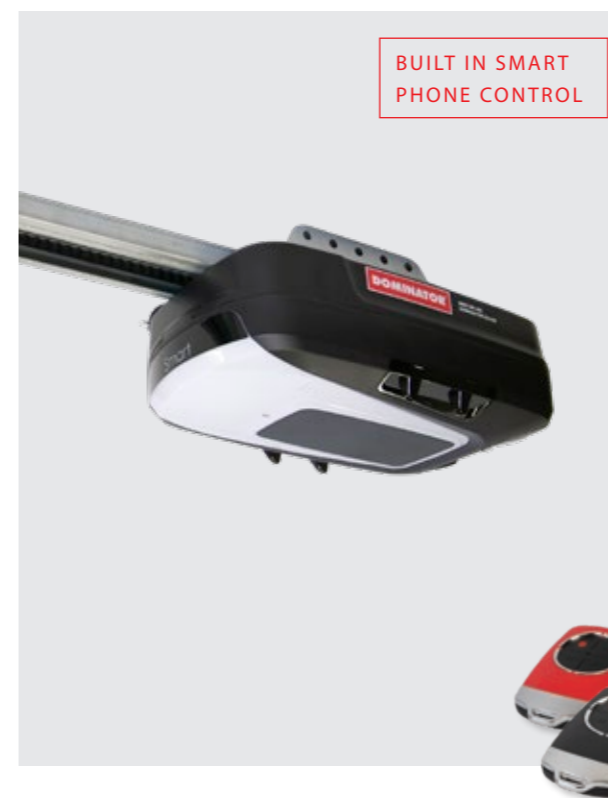

DOMINATOR® SMART

FAST, SMART AND SECURE

Dominator's fastest, smartest and most secure opener with an unrivalled level of safety and security, plus Smart Phone Control as standard, you can rest easy knowing you can monitor and operate your garage door from anywhere^.

OVERHEAD SECTIONAL DOOR OPENER

1100N DC MOTOR

SOFT START AND SOFT CLOSE

LONG LASTING LED AUTOMATIC LIGHTS

SUPER QUIET BELT DRIVE STANDARD

BUILT-IN SMART PHONE CONTROL

7 7 YEAR 20,000 CYCLE WARRANTY*

10 10 YEAR DOOR & OPENER WARRANTY AVAILABLE*