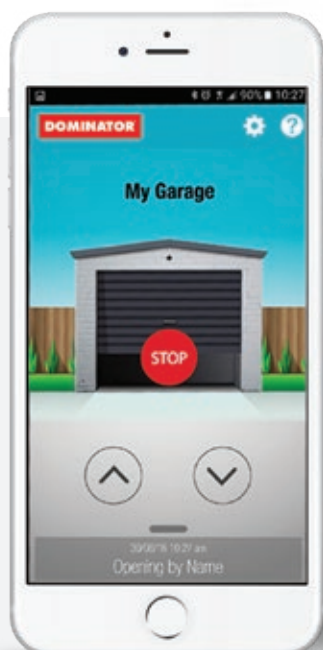


SMART PHONE CONTROL KIT

GARAGE DOOR & OPENING SYSTEMS

www.dominator.co.nz

DOMINATOR[®]

CONTROL YOUR GARAGE DOOR FROM ANYWHERE WITH THE DOMINATOR SMART PHONE CONTROL KIT.

REAL TIME ALERTS

Monitor your garage door 24/7* and receive notifications if it is in need of a service.

CUSTOMISATION

Customise to suit you, from partial opening modes to restricted door access times.

ACTIVITY LOG

Our app can alert you whenever your garage door is operated and lets you view the usage history.

SMART CONTROL

Download and operate your garage door from our app. It's that easy.

SMART PHONE CONTROL KIT FEATURES

SYSTEM REQUIREMENTS	THE SMART PHONE CONTROL KIT INCLUDES	COMPATIBLE OPENERS	AVAILABLE FOR
Operating system <ul style="list-style-type: none"> • Android 4.4 and above • iOS 8.4 and above 	<ul style="list-style-type: none"> • 1 x Smart Hub • 1 x Transceiver Kit • Wall mount and it's accessories 	<ul style="list-style-type: none"> • Panel-Pro™ • Advance™ • Excel™ • Hiro™ GDO-I2 • NeoSlider™ Gate Opener 	<ul style="list-style-type: none"> • Flex-A-Doors • Sectional Garage Doors • Rolling Garage Doors

* Subject to cellular and Wifi connection and availability.

We strongly recommend the installation of Safety Beams. For safety reasons, the Smart Phone Control Kit is not to be used with one piece tilting doors. Available with most new Dominator garage door openers.