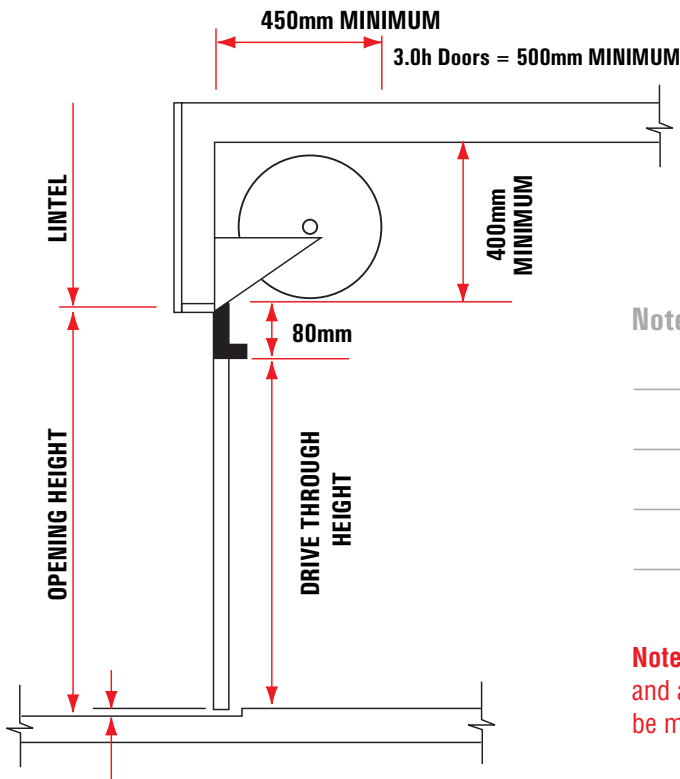

*** SIDEROOM - STD GUIDES**
MANUAL OPERATION = 80mm MIN.
AUTOMATIC OPERATION = 135mm MIN.

*** SIDEROOM - 50mm GUIDES**
MANUAL OPERATION = 125mm MIN.
AUTOMATIC OPERATION = 185mm MIN.

*** SIDEROOM - WINDLOCKS**
TIMBER/STEEL = 135mm MIN.
MASONRY = 165mm MIN.
(Automation not recommended with Windlocks.)

NOTE: For Automatic operation a power point on wall within 1.0m of the unit is required

REBATE DEPTH = 25mm (APPROX)

Notes: _____

Note: Illustrations are not accurate representations of product, and are for illustrative purposes only. All measurements should be made by your Dominator Dealer for clarification.