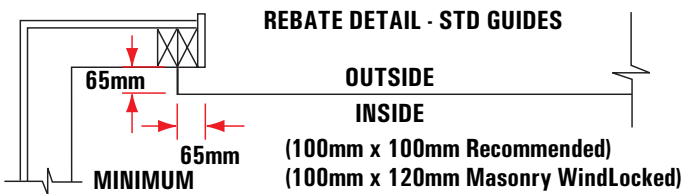

*** SIDEROOM - STD GUIDES**
MANUAL OPERATION = 80mm MIN.
AUTOMATIC OPERATION = 135mm MIN.

*** SIDEROOM - 50mm GUIDES**
MANUAL OPERATION = 125mm MIN.
AUTOMATIC OPERATION = 185mm MIN.

*** SIDEROOM - WINDLOCKS**
TIMBER/STEEL = 135mm MIN.
MASONRY = 165mm MIN.
(Automation not recommended with Windlocks.)

NOTE: For Automatic operation a power point on wall within 1.0m of the unit is required

REBATE DEPTH = 25mm (APPROX)

Notes: _____

Note: Illustrations are not accurate representations of product, and are for illustrative purposes only. All measurements should be made by your Dominator Dealer for clarification.