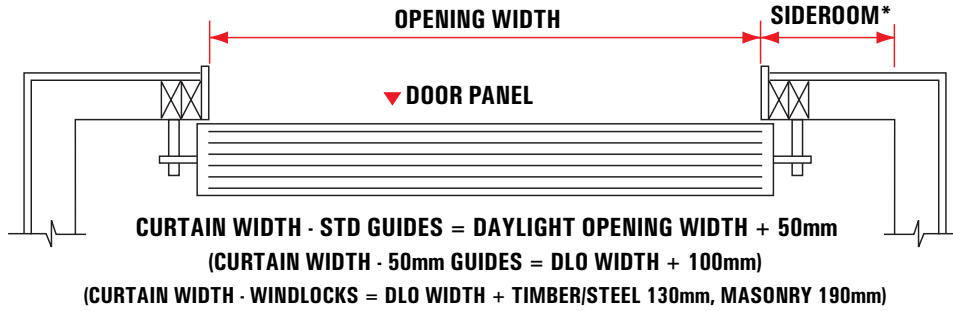

*** SIDEROOM - STD GUIDES**
MANUAL OPERATION = 80mm MIN.
AUTOMATIC OPERATION = 135mm MIN.

*** SIDEROOM - 50mm GUIDES**
MANUAL OPERATION = 125mm MIN.
AUTOMATIC OPERATION = 185mm MIN.

*** SIDEROOM - WINDLOCKS**
TIMBER/STEEL = 135mm MIN.
MASONRY = 165mm MIN.
(Automation not recommended with Windlocks.)

NOTE: For Automatic operation a power point on wall within 1.0m of the unit is required

REBATE DEPTH = 25mm (APPROX)

Notes: _____

Note: Illustrations are not accurate representations of product, and are for illustrative purposes only. All measurements should be made by your Dominator Dealer for clarification.